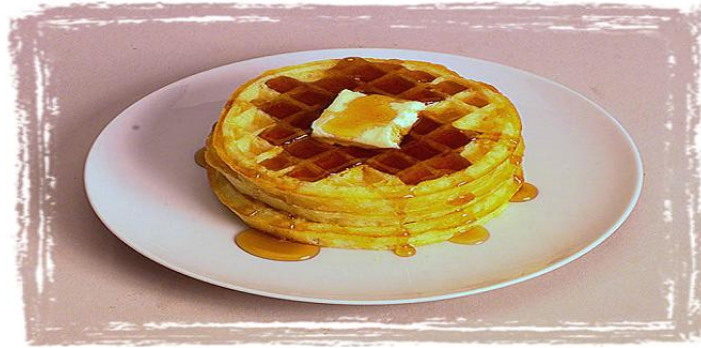

MAPLE GROVE LIONS BELGIAN WAFFLE BREAKFAST

**MAPLE GROVE COMMUNITY CENTER
12951 Weaver Lake Rd
Maple Grove, MN 55369**

SUNDAY, Oct 24, 2021

8:30 a.m. – 12:30 p.m.

Proceeds to benefit our community

**Includes buttery delicious 9" waffles served hot off the iron
Sausage links, orange juice and coffee.**